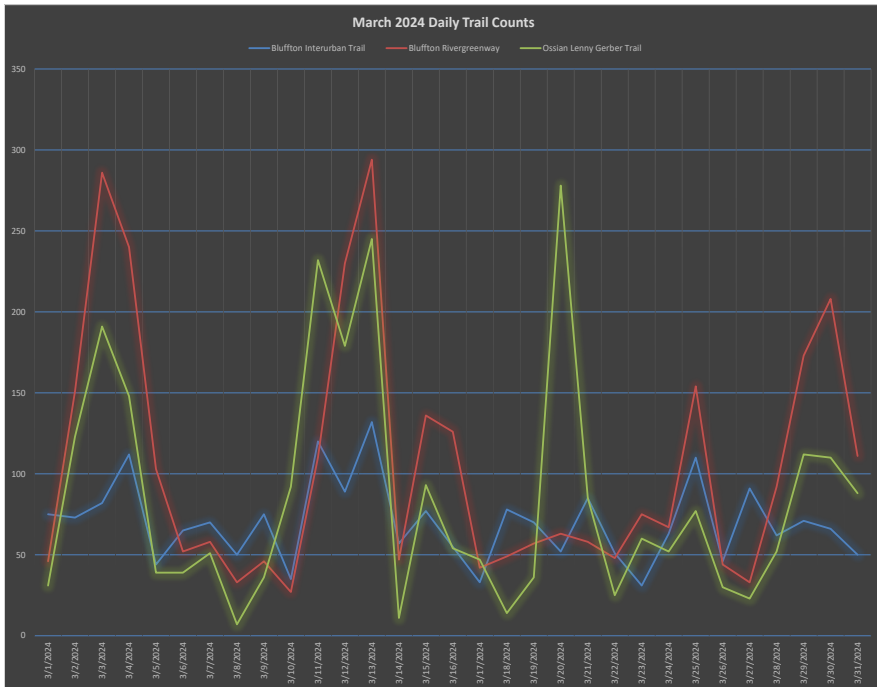

2024 Wells Co Trail Counts

Produced by NIRCC
10/21/24

2024 Trail Count Totals (January through September 2024)

Daily Trail Counts

Daily Trail Counts

Daily Trail Counts

Daily Trail Counts

Weekly Trail Counts

Avg Monthly Trail Counts

Avg Hourly Trail Counts

Avg Hourly Trail Counts

Avg Hourly Trail Counts

Day of the Week Avg Trail Counts

Day of the Week Avg Trail Counts

Day of the Week Avg Trail Counts