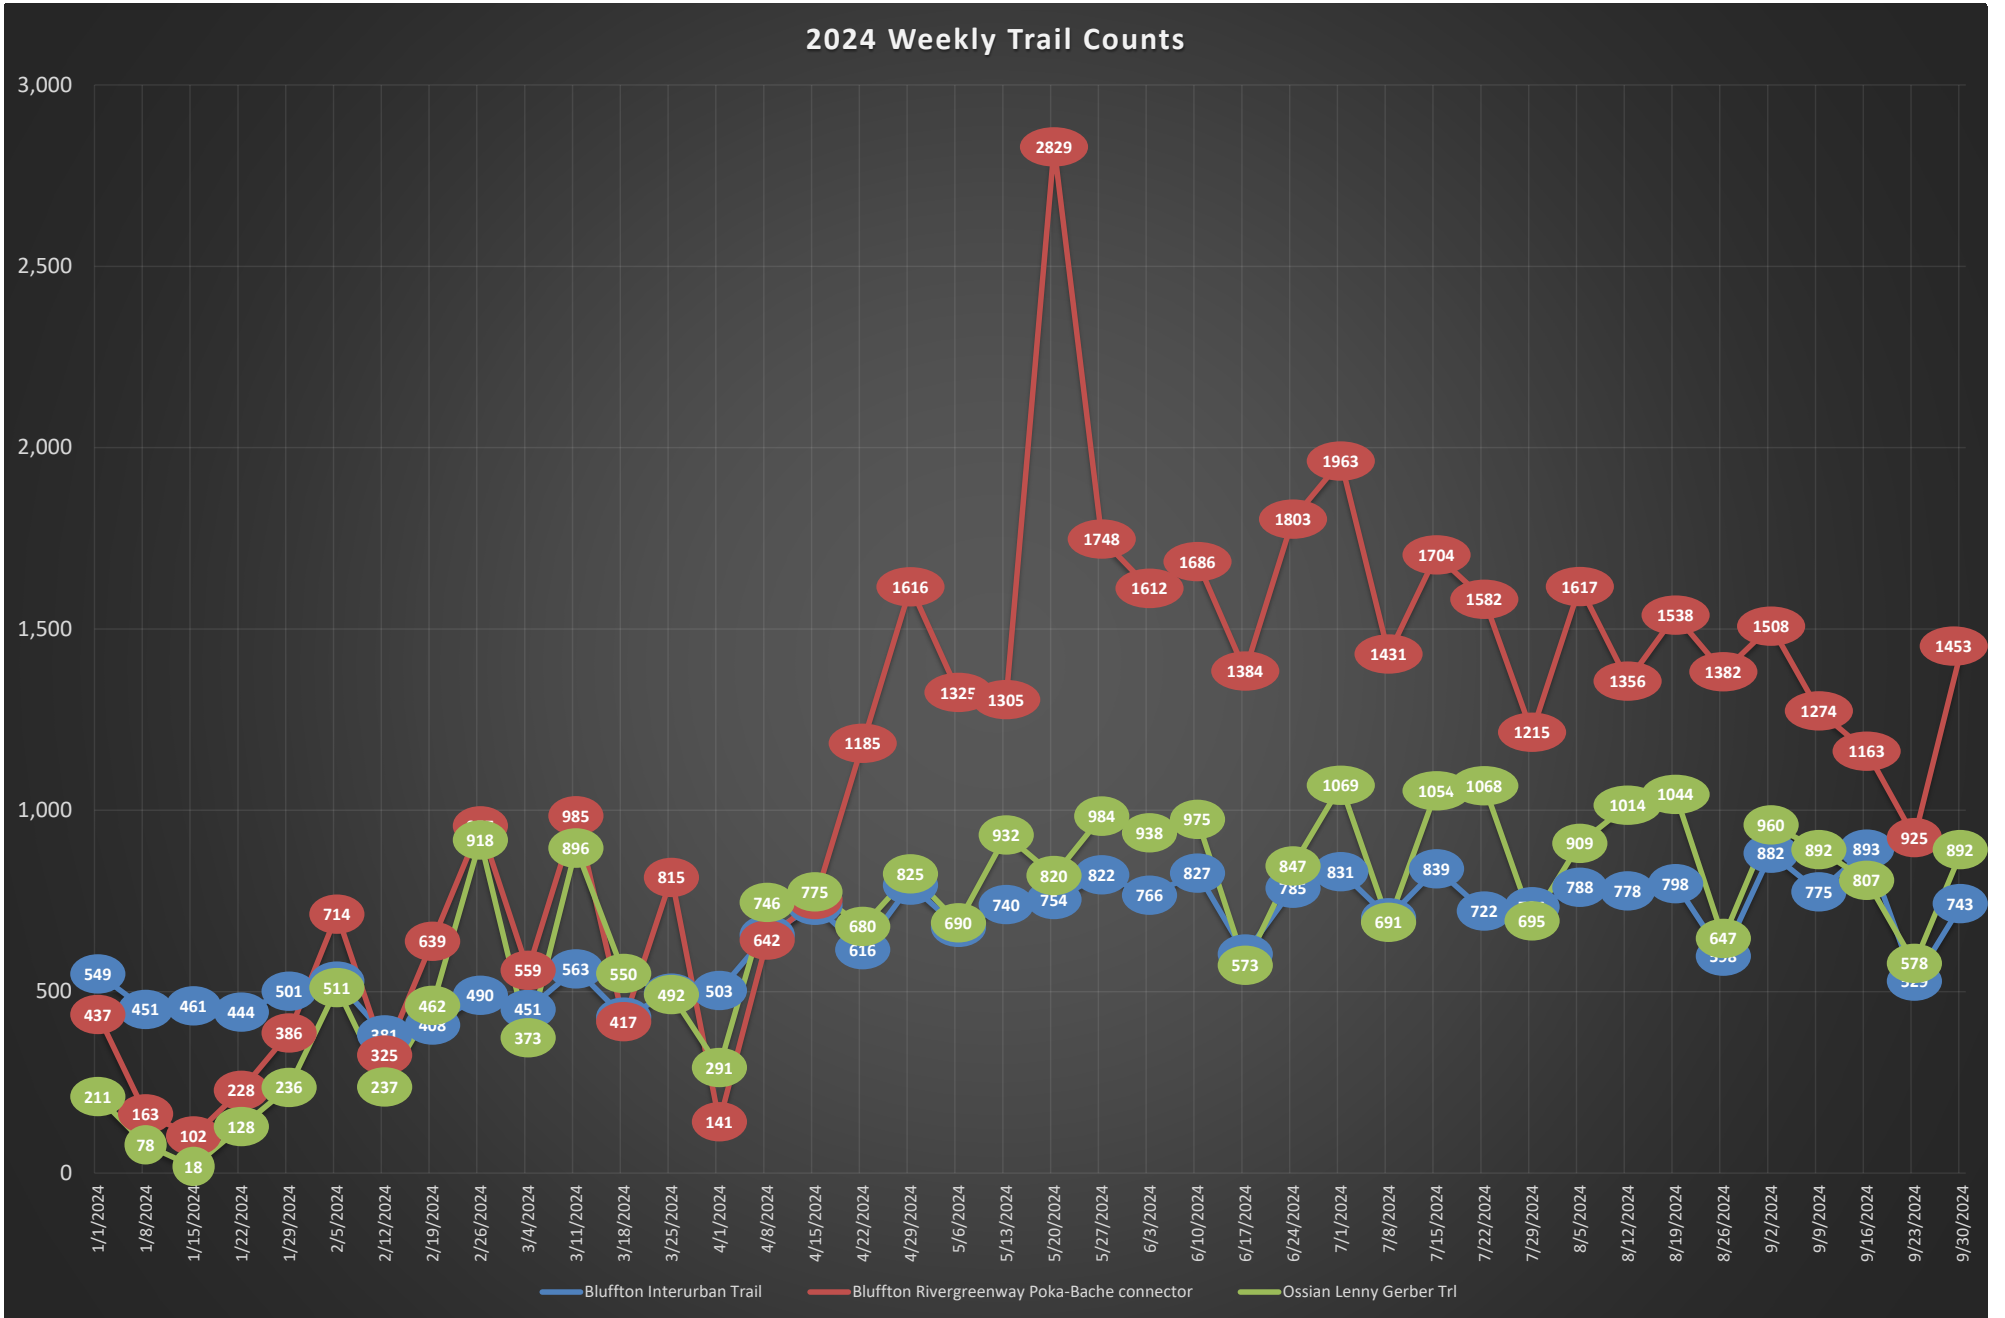

2024 Wells Co Trail Counts

Produced by NIRCC
10/21/24

2024 Trail Count Totals (January through September 2024)

Daily Trail Counts

Daily Trail Counts

Daily Trail Counts

Daily Trail Counts

Weekly Trail Counts

Avg Monthly Trail Counts

Avg Hourly Trail Counts

Avg Hourly Trail Counts

Avg Hourly Trail Counts

Day of the Week Avg Trail Counts

Day of the Week Avg Trail Counts

Day of the Week Avg Trail Counts