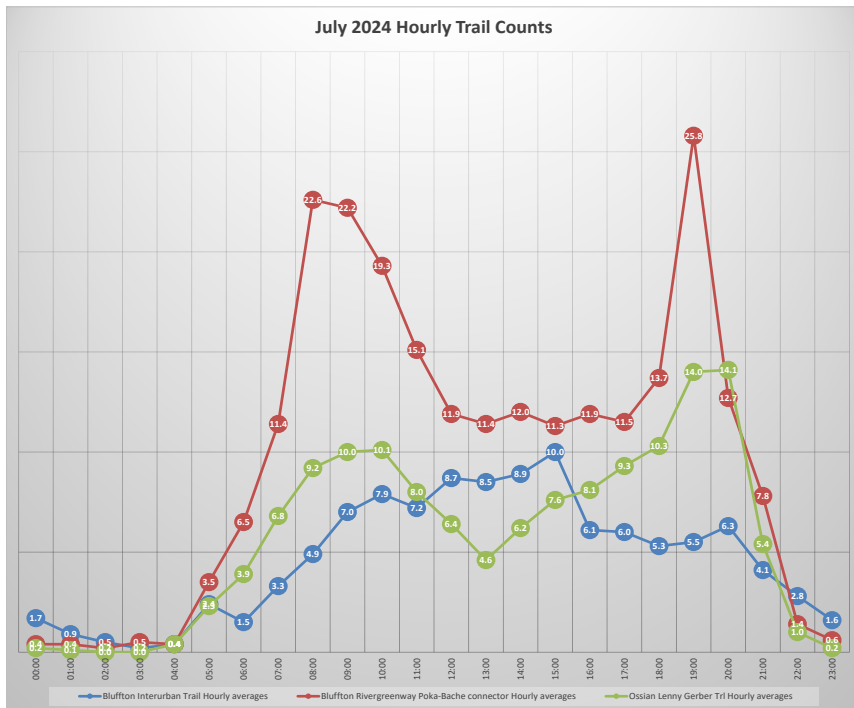

2024 Wells Co Trail Counts

Produced by NIRCC
10/21/24

2024 Trail Count Totals (January through September 2024)

Daily Trail Counts

Daily Trail Counts

Daily Trail Counts

Daily Trail Counts

Weekly Trail Counts

Avg Monthly Trail Counts

Avg Hourly Trail Counts

Avg Hourly Trail Counts

Avg Hourly Trail Counts

Day of the Week Avg Trail Counts

Day of the Week Avg Trail Counts

Day of the Week Avg Trail Counts