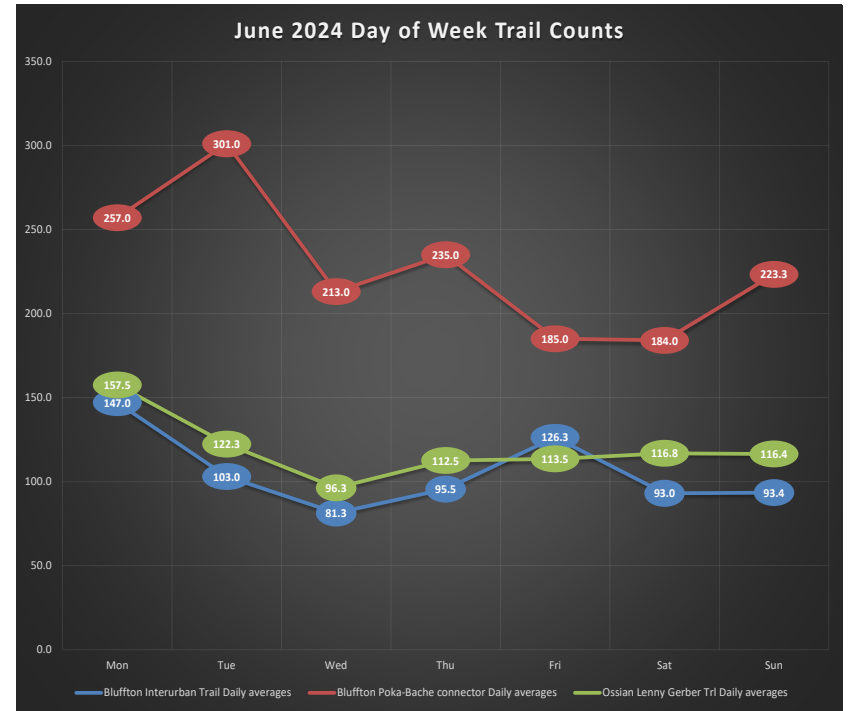

2024 Wells Co Trail Counts

Produced by NIRCC
10/21/24

2024 Trail Count Totals (January through September 2024)

Daily Trail Counts

Daily Trail Counts

Daily Trail Counts

Daily Trail Counts

Weekly Trail Counts

Avg Monthly Trail Counts

Avg Hourly Trail Counts

Avg Hourly Trail Counts

Avg Hourly Trail Counts

Day of the Week Avg Trail Counts

Day of the Week Avg Trail Counts

Day of the Week Avg Trail Counts