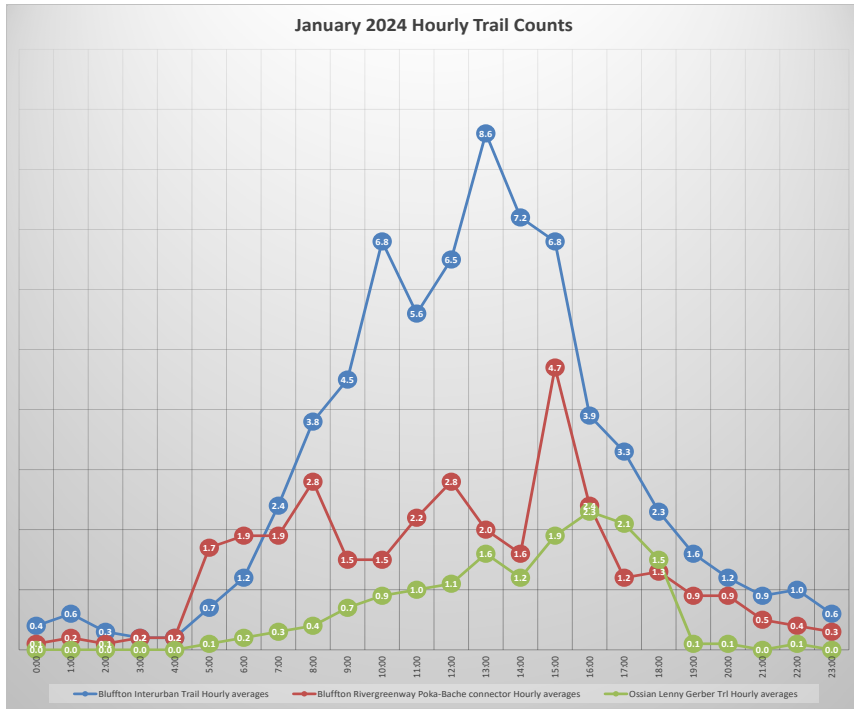

2024 Wells Co Trail Counts

Produced by NIRCC
10/21/24

2024 Trail Count Totals (January through September 2024)

Daily Trail Counts

Daily Trail Counts

Daily Trail Counts

Daily Trail Counts

Weekly Trail Counts

Avg Monthly Trail Counts

Avg Hourly Trail Counts

Avg Hourly Trail Counts

Avg Hourly Trail Counts

Day of the Week Avg Trail Counts

Day of the Week Avg Trail Counts

Day of the Week Avg Trail Counts