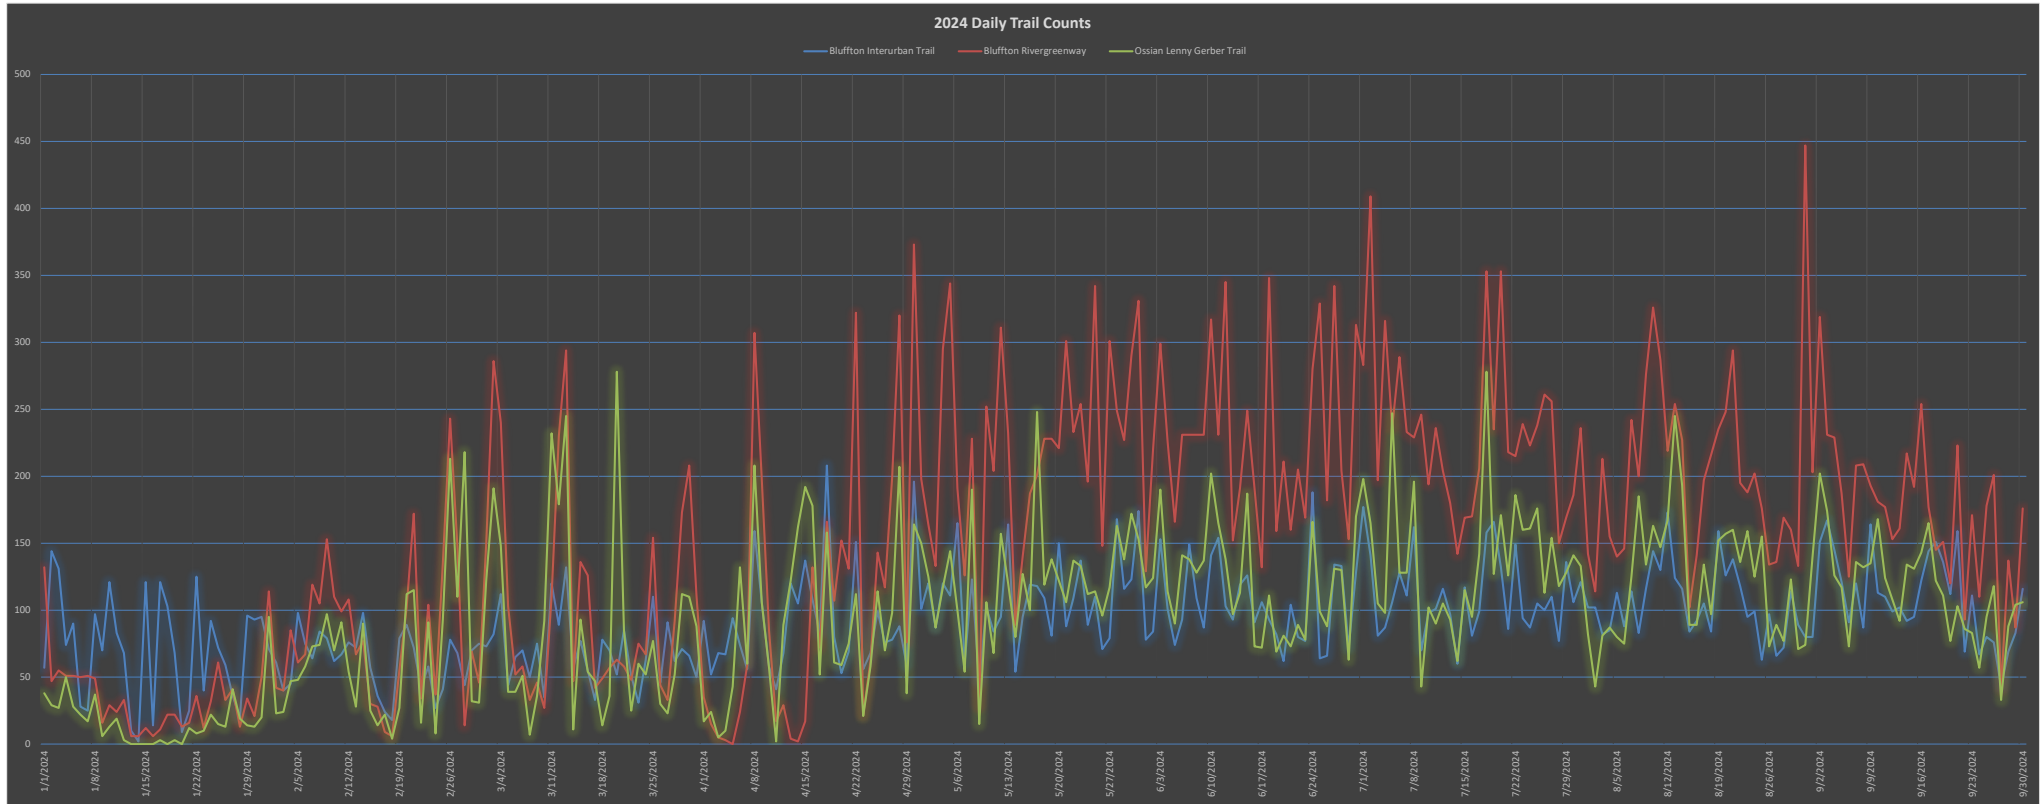

2024 Wells Co Trail Counts

Produced by NIRCC
10/21/24

2024 Trail Count Totals (January through September 2024)

Daily Trail Counts

Daily Trail Counts

Daily Trail Counts

Daily Trail Counts

Weekly Trail Counts

Avg Monthly Trail Counts

Avg Hourly Trail Counts

Avg Hourly Trail Counts

Avg Hourly Trail Counts

Day of the Week Avg Trail Counts

Day of the Week Avg Trail Counts

Day of the Week Avg Trail Counts