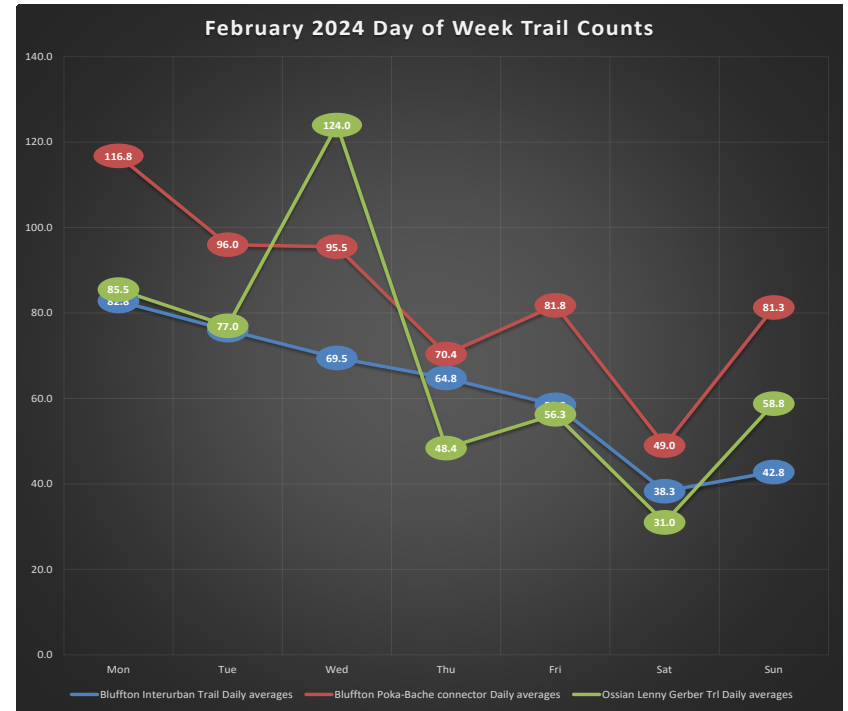

2024 Wells Co Trail Counts

Produced by NIRCC
10/21/24

2024 Trail Count Totals (January through September 2024)

Daily Trail Counts

Daily Trail Counts

Daily Trail Counts

Daily Trail Counts

Weekly Trail Counts

Avg Monthly Trail Counts

Avg Hourly Trail Counts

Avg Hourly Trail Counts

Avg Hourly Trail Counts

Day of the Week Avg Trail Counts

Day of the Week Avg Trail Counts

Day of the Week Avg Trail Counts