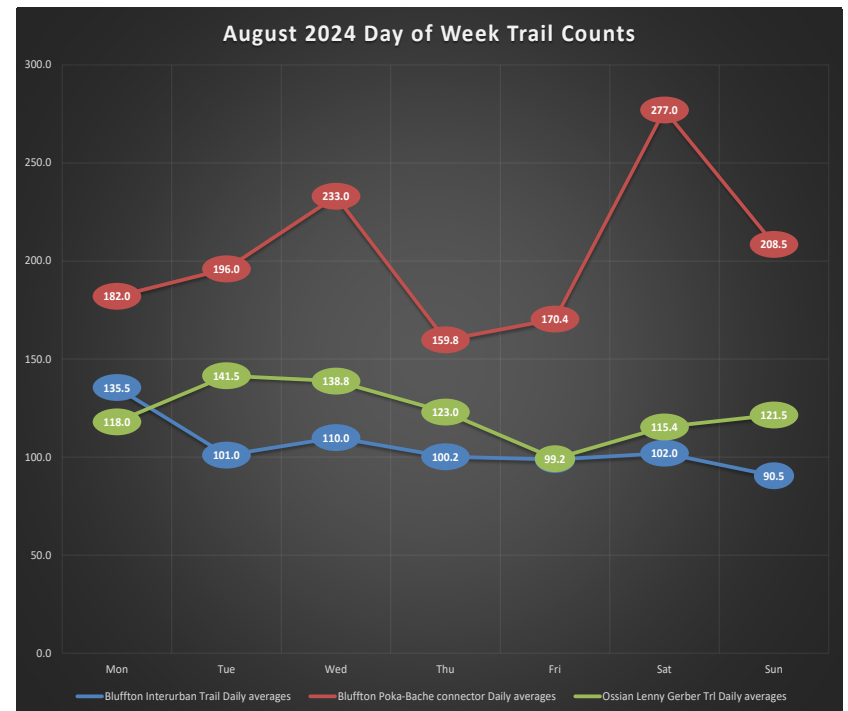

2024 Wells Co Trail Counts

Produced by NIRCC
10/21/24

2024 Trail Count Totals (January through September 2024)

Daily Trail Counts

Daily Trail Counts

Daily Trail Counts

Daily Trail Counts

Weekly Trail Counts

Avg Monthly Trail Counts

Avg Hourly Trail Counts

Avg Hourly Trail Counts

Avg Hourly Trail Counts

Day of the Week Avg Trail Counts

Day of the Week Avg Trail Counts

Day of the Week Avg Trail Counts