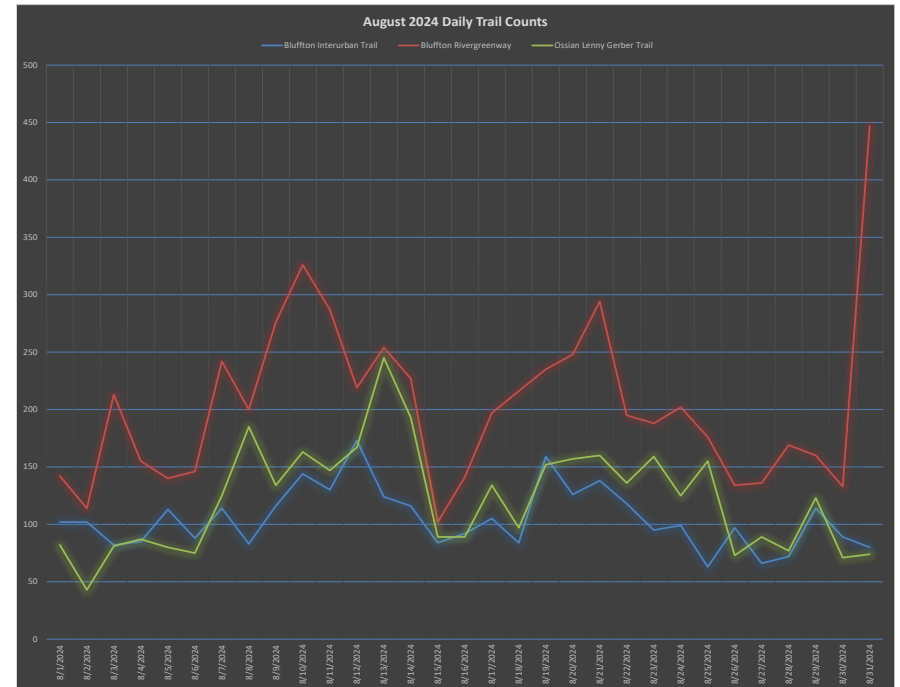

2024 Wells Co Trail Counts

Produced by NIRCC
10/21/24

2024 Trail Count Totals (January through September 2024)

Daily Trail Counts

Daily Trail Counts

Daily Trail Counts

Daily Trail Counts

Weekly Trail Counts

Avg Monthly Trail Counts

Avg Hourly Trail Counts

Avg Hourly Trail Counts

Avg Hourly Trail Counts

Day of the Week Avg Trail Counts

Day of the Week Avg Trail Counts

Day of the Week Avg Trail Counts