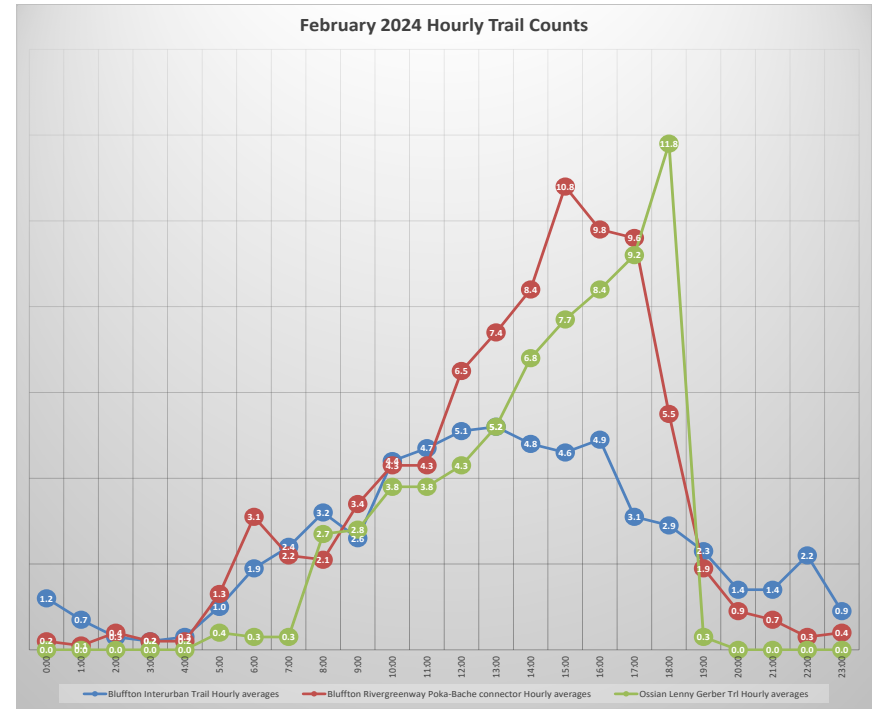

2024 Wells Co Trail Counts

Produced by NIRCC
10/21/24

2024 Trail Count Totals (January through September 2024)

Daily Trail Counts

Daily Trail Counts

Daily Trail Counts

Daily Trail Counts

Weekly Trail Counts

Avg Monthly Trail Counts

Avg Hourly Trail Counts

Avg Hourly Trail Counts

Avg Hourly Trail Counts

Day of the Week Avg Trail Counts

Day of the Week Avg Trail Counts

Day of the Week Avg Trail Counts