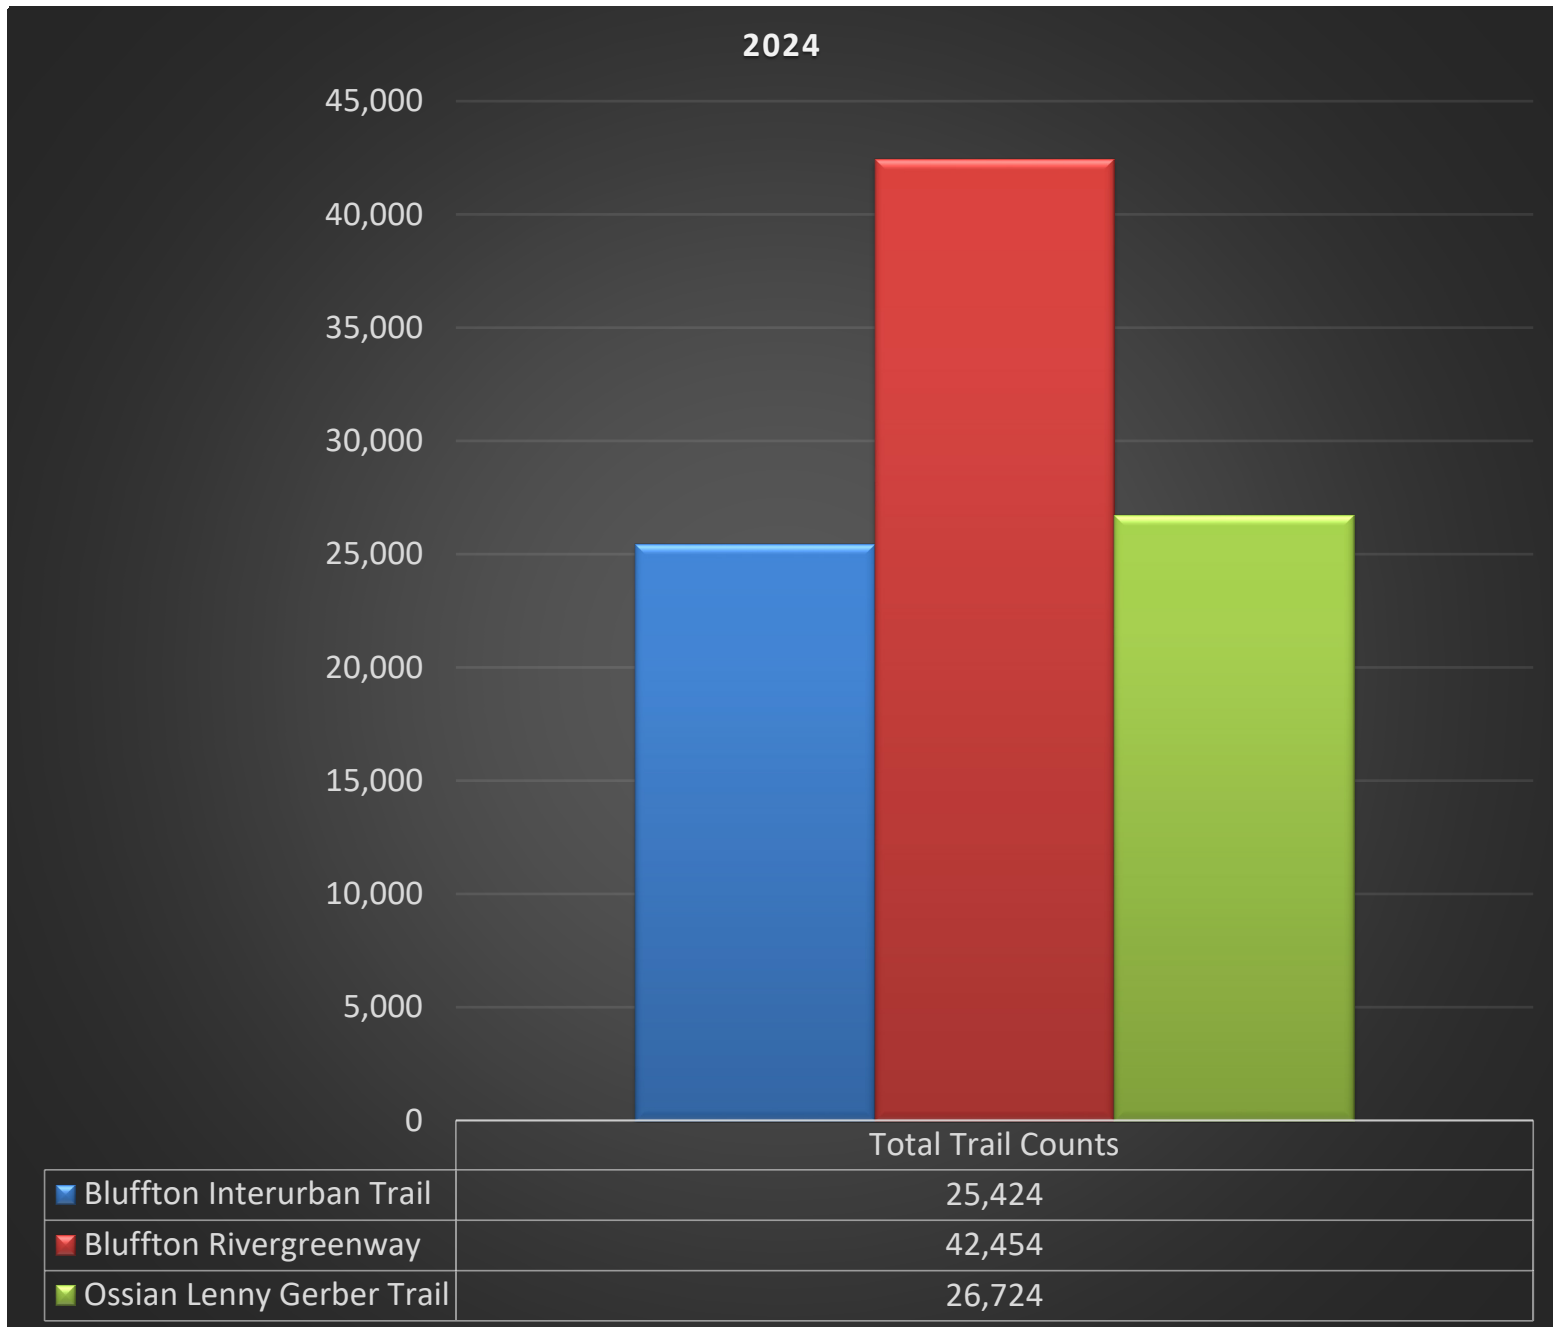

2024 Wells Co Trail Counts

Produced by NIRCC
10/21/24

2024 Trail Count Totals (January through September 2024)

Daily Trail Counts

Daily Trail Counts

Daily Trail Counts

Daily Trail Counts

Weekly Trail Counts

Avg Monthly Trail Counts

Avg Hourly Trail Counts

Avg Hourly Trail Counts

Avg Hourly Trail Counts

Day of the Week Avg Trail Counts

Day of the Week Avg Trail Counts

Day of the Week Avg Trail Counts