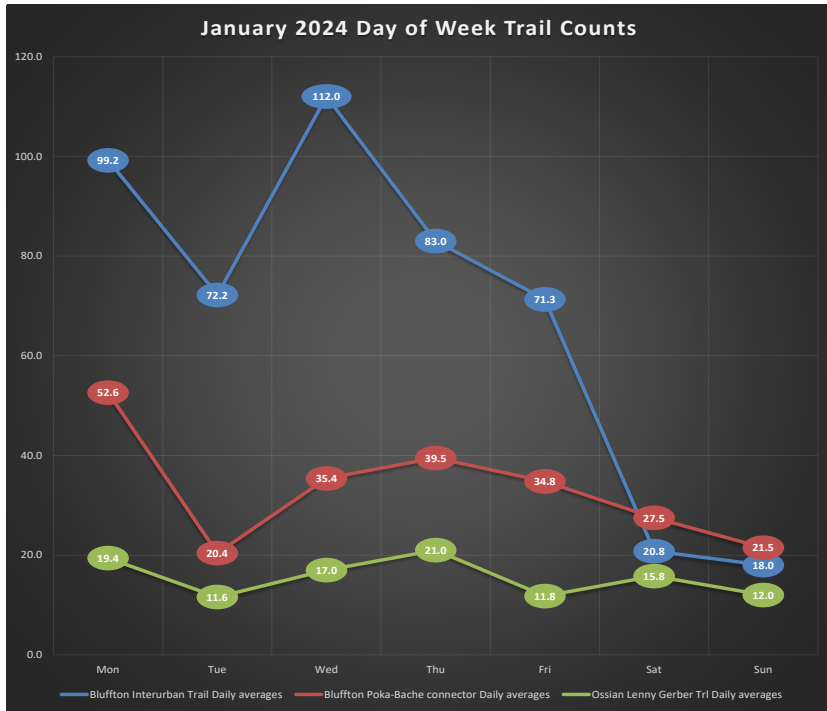

2024 Wells Co Trail Counts

Produced by NIRCC
10/21/24

2024 Trail Count Totals (January through September 2024)

Daily Trail Counts

Daily Trail Counts

Daily Trail Counts

Daily Trail Counts

Weekly Trail Counts

Avg Monthly Trail Counts

Avg Hourly Trail Counts

Avg Hourly Trail Counts

Avg Hourly Trail Counts

Day of the Week Avg Trail Counts

Day of the Week Avg Trail Counts

Day of the Week Avg Trail Counts