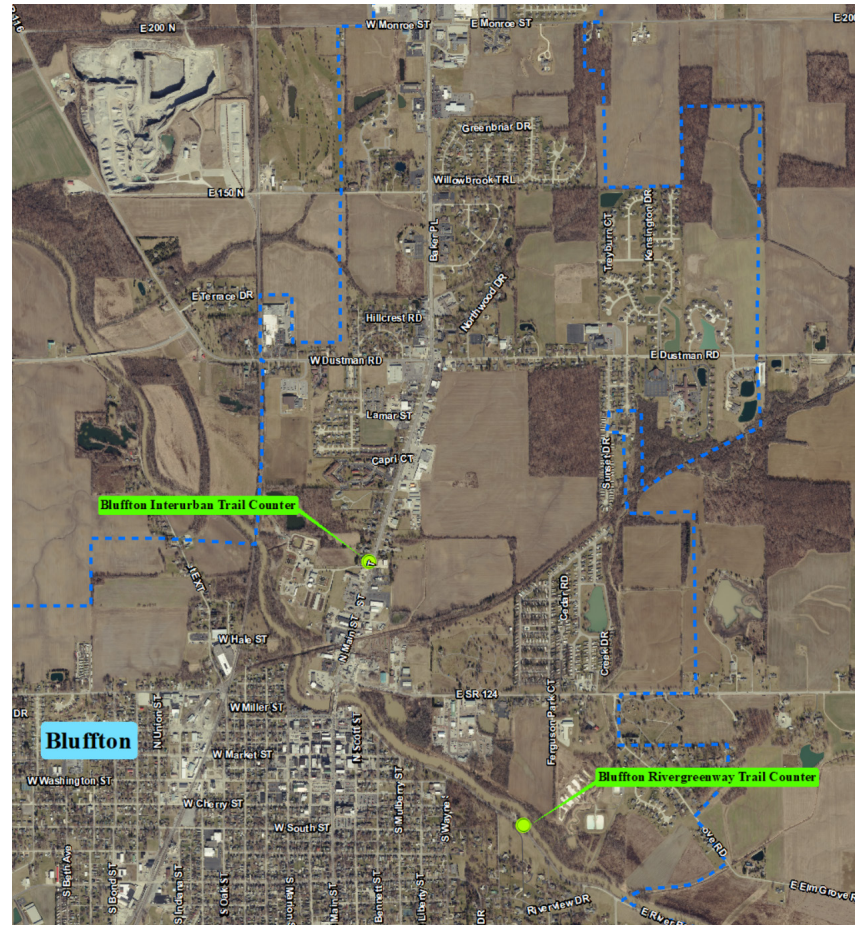

2024 Wells Co Trail Counts

Produced by NIRCC
10/21/24

2024 Trail Count Totals (January through September 2024)

Daily Trail Counts

Daily Trail Counts

Daily Trail Counts

Daily Trail Counts

Weekly Trail Counts

Avg Monthly Trail Counts

Avg Hourly Trail Counts

Avg Hourly Trail Counts

Avg Hourly Trail Counts

Day of the Week Avg Trail Counts

Day of the Week Avg Trail Counts

Day of the Week Avg Trail Counts