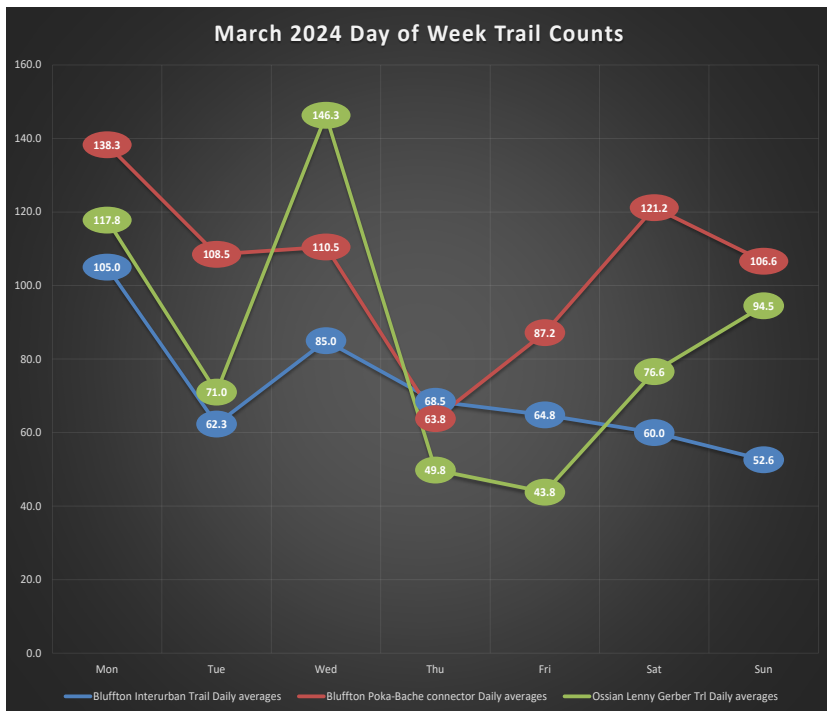

2024 Wells Co Trail Counts

Produced by NIRCC
10/21/24

2024 Trail Count Totals (January through September 2024)

Daily Trail Counts

Daily Trail Counts

Daily Trail Counts

Daily Trail Counts

Weekly Trail Counts

Avg Monthly Trail Counts

Avg Hourly Trail Counts

Avg Hourly Trail Counts

Avg Hourly Trail Counts

Day of the Week Avg Trail Counts

Day of the Week Avg Trail Counts

Day of the Week Avg Trail Counts