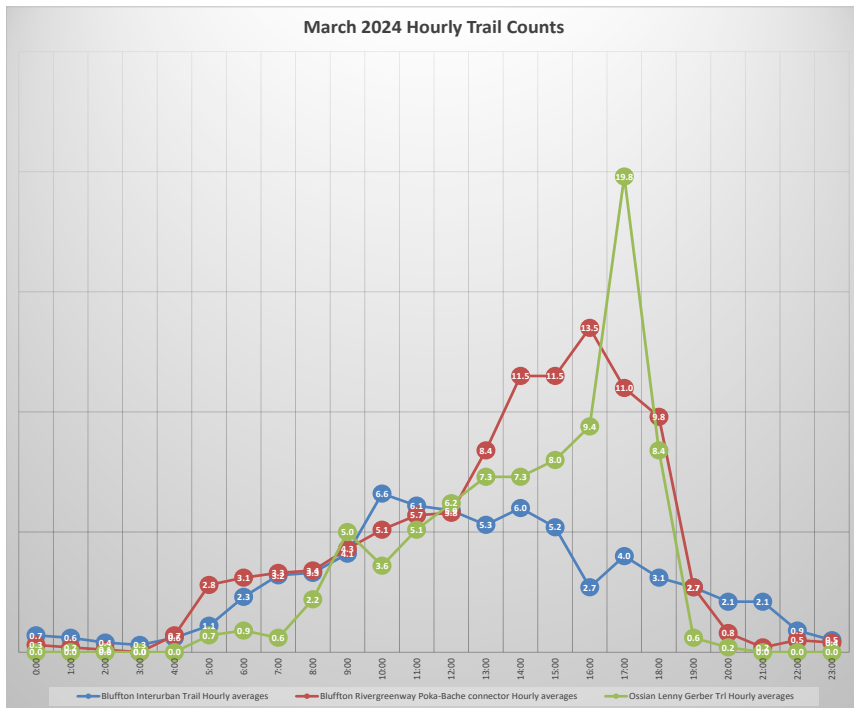

2024 Wells Co Trail Counts

Produced by NIRCC
10/21/24

2024 Trail Count Totals (January through September 2024)

Daily Trail Counts

Daily Trail Counts

Daily Trail Counts

Daily Trail Counts

Weekly Trail Counts

Avg Monthly Trail Counts

Avg Hourly Trail Counts

Avg Hourly Trail Counts

Avg Hourly Trail Counts

Day of the Week Avg Trail Counts

Day of the Week Avg Trail Counts

Day of the Week Avg Trail Counts