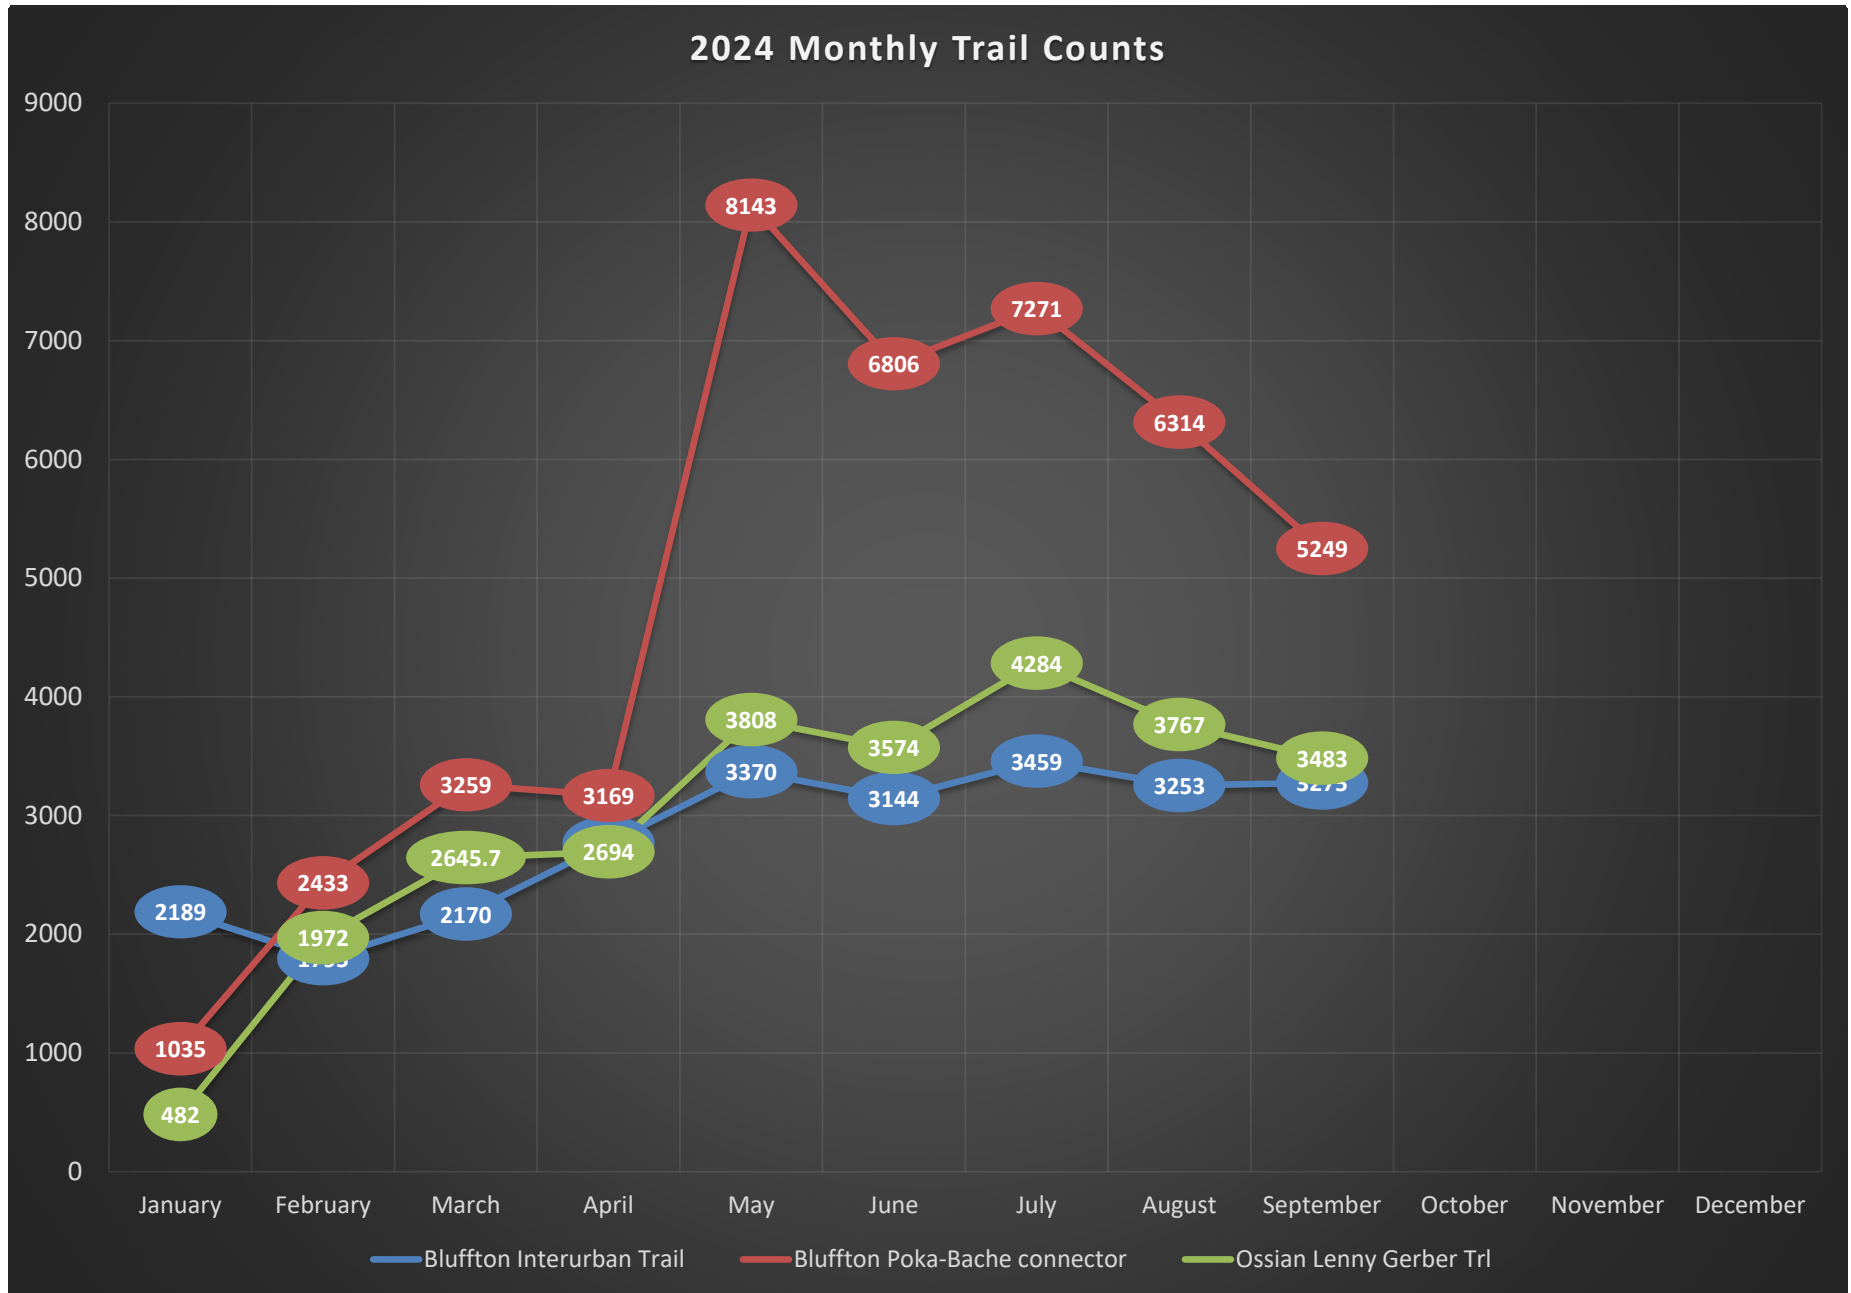

2024 Wells Co Trail Counts

Produced by NIRCC
10/21/24

2024 Trail Count Totals (January through September 2024)

Daily Trail Counts

Daily Trail Counts

Daily Trail Counts

Daily Trail Counts

Weekly Trail Counts

Avg Monthly Trail Counts

Avg Hourly Trail Counts

Avg Hourly Trail Counts

Avg Hourly Trail Counts

Day of the Week Avg Trail Counts

Day of the Week Avg Trail Counts

Day of the Week Avg Trail Counts