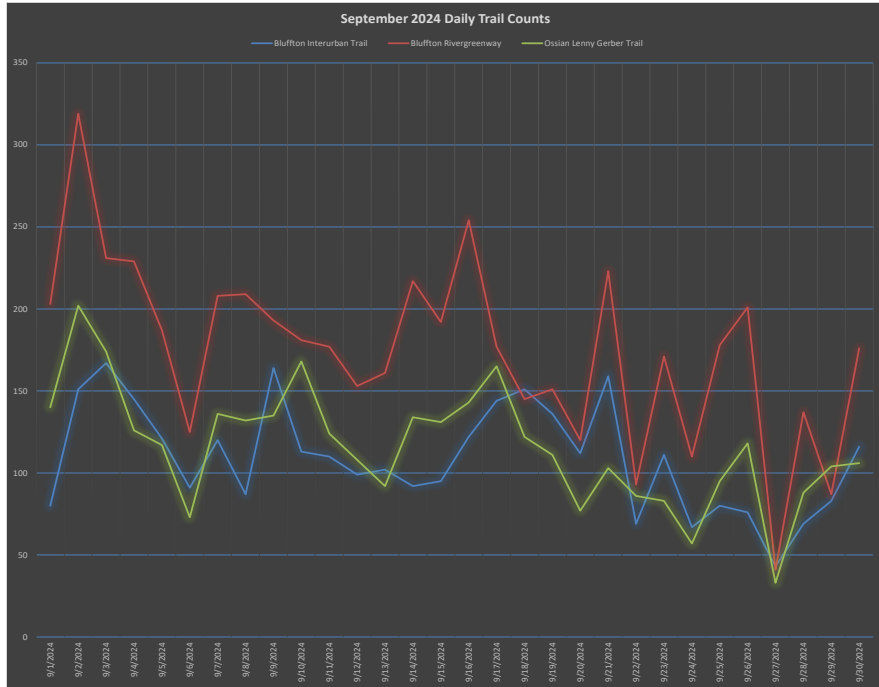

2024 Wells Co Trail Counts

Produced by NIRCC
10/21/24

2024 Trail Count Totals (January through September 2024)

Daily Trail Counts

Daily Trail Counts

Daily Trail Counts

Daily Trail Counts

Weekly Trail Counts

Avg Monthly Trail Counts

Avg Hourly Trail Counts

Avg Hourly Trail Counts

Avg Hourly Trail Counts

Day of the Week Avg Trail Counts

Day of the Week Avg Trail Counts

Day of the Week Avg Trail Counts