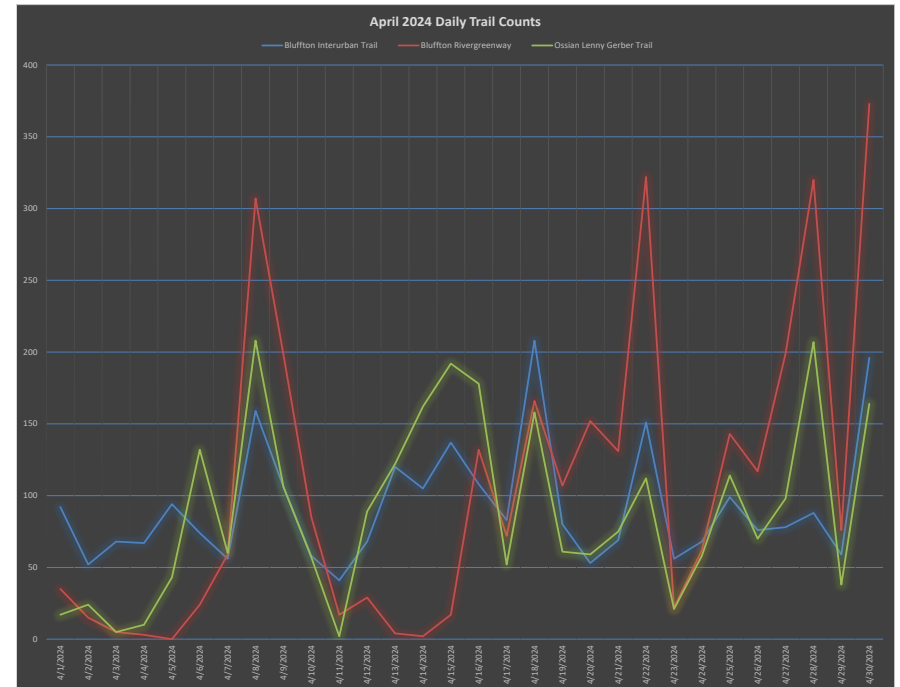

2024 Wells Co Trail Counts

Produced by NIRCC
10/21/24

2024 Trail Count Totals (January through September 2024)

Daily Trail Counts

Daily Trail Counts

Daily Trail Counts

Daily Trail Counts

Weekly Trail Counts

Avg Monthly Trail Counts

Avg Hourly Trail Counts

Avg Hourly Trail Counts

Avg Hourly Trail Counts

Day of the Week Avg Trail Counts

Day of the Week Avg Trail Counts

Day of the Week Avg Trail Counts