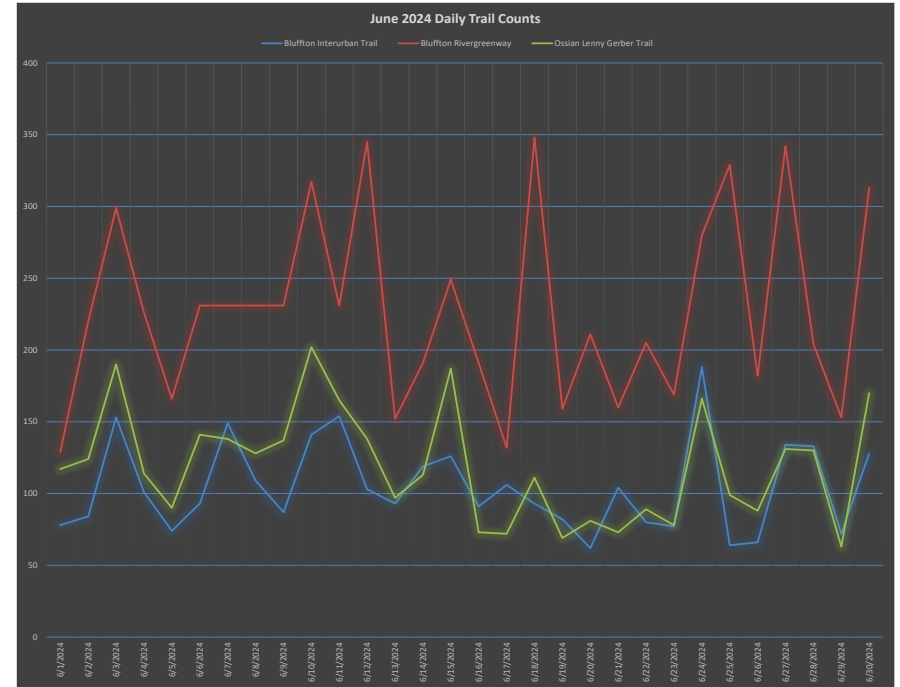

2024 Wells Co Trail Counts

Produced by NIRCC
10/21/24

2024 Trail Count Totals (January through September 2024)

Daily Trail Counts

Daily Trail Counts

Daily Trail Counts

Daily Trail Counts

Weekly Trail Counts

Avg Monthly Trail Counts

Avg Hourly Trail Counts

Avg Hourly Trail Counts

Avg Hourly Trail Counts

Day of the Week Avg Trail Counts

Day of the Week Avg Trail Counts

Day of the Week Avg Trail Counts