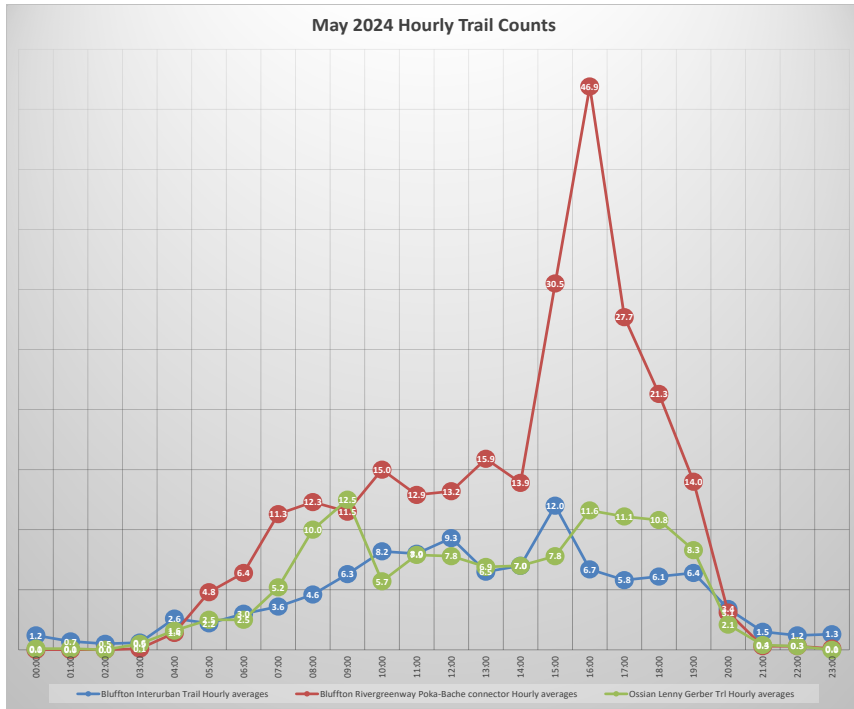

2024 Wells Co Trail Counts

Produced by NIRCC
10/21/24

2024 Trail Count Totals (January through September 2024)

Daily Trail Counts

Daily Trail Counts

Daily Trail Counts

Daily Trail Counts

Weekly Trail Counts

Avg Monthly Trail Counts

Avg Hourly Trail Counts

Avg Hourly Trail Counts

Avg Hourly Trail Counts

Day of the Week Avg Trail Counts

Day of the Week Avg Trail Counts

Day of the Week Avg Trail Counts