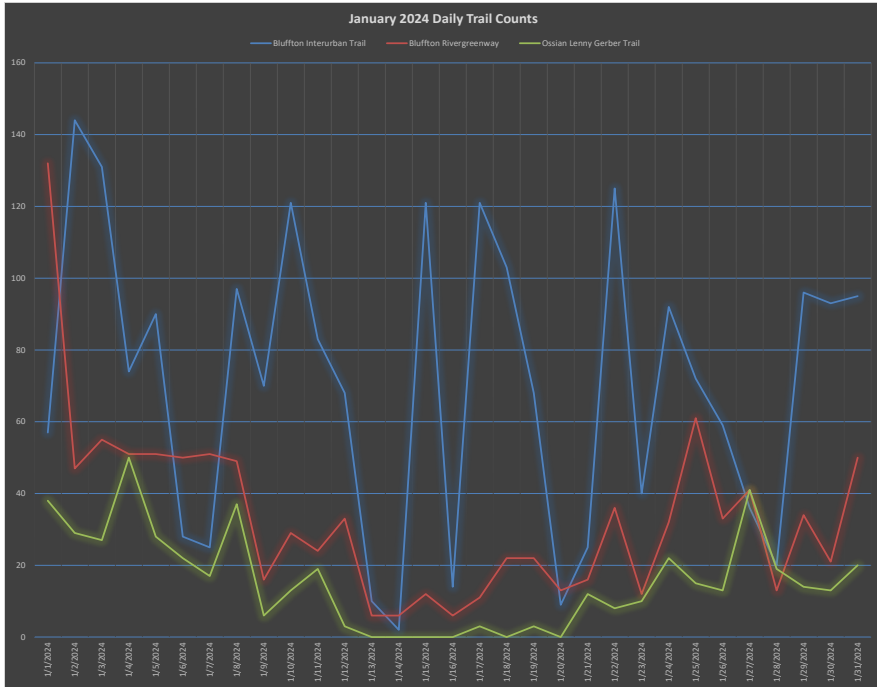

2024 Wells Co Trail Counts

Produced by NIRCC
10/21/24

2024 Trail Count Totals (January through September 2024)

Daily Trail Counts

Daily Trail Counts

Daily Trail Counts

Daily Trail Counts

Weekly Trail Counts

Avg Monthly Trail Counts

Avg Hourly Trail Counts

Avg Hourly Trail Counts

Avg Hourly Trail Counts

Day of the Week Avg Trail Counts

Day of the Week Avg Trail Counts

Day of the Week Avg Trail Counts