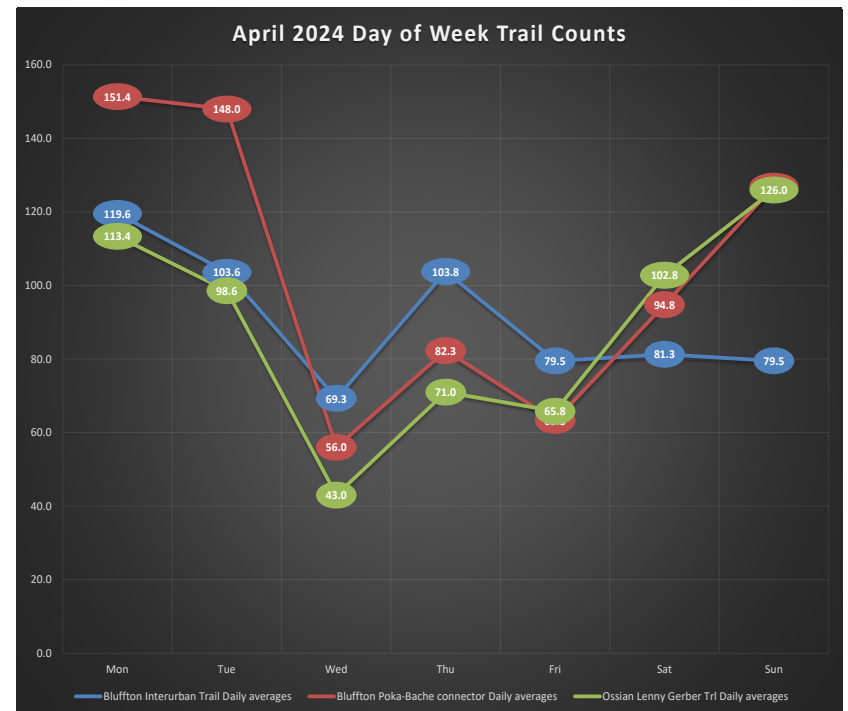

2024 Wells Co Trail Counts

Produced by NIRCC
10/21/24

2024 Trail Count Totals (January through September 2024)

Daily Trail Counts

Daily Trail Counts

Daily Trail Counts

Daily Trail Counts

Weekly Trail Counts

Avg Monthly Trail Counts

Avg Hourly Trail Counts

Avg Hourly Trail Counts

Avg Hourly Trail Counts

Day of the Week Avg Trail Counts

Day of the Week Avg Trail Counts

Day of the Week Avg Trail Counts