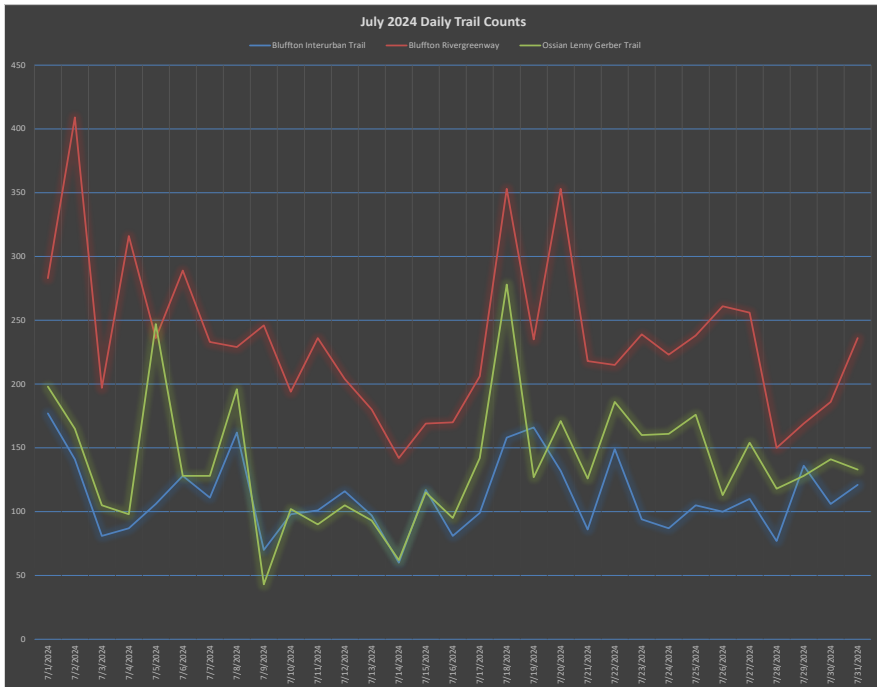

2024 Wells Co Trail Counts

Produced by NIRCC
10/21/24

2024 Trail Count Totals (January through September 2024)

Daily Trail Counts

Daily Trail Counts

Daily Trail Counts

Daily Trail Counts

Weekly Trail Counts

Avg Monthly Trail Counts

Avg Hourly Trail Counts

Avg Hourly Trail Counts

Avg Hourly Trail Counts

Day of the Week Avg Trail Counts

Day of the Week Avg Trail Counts

Day of the Week Avg Trail Counts