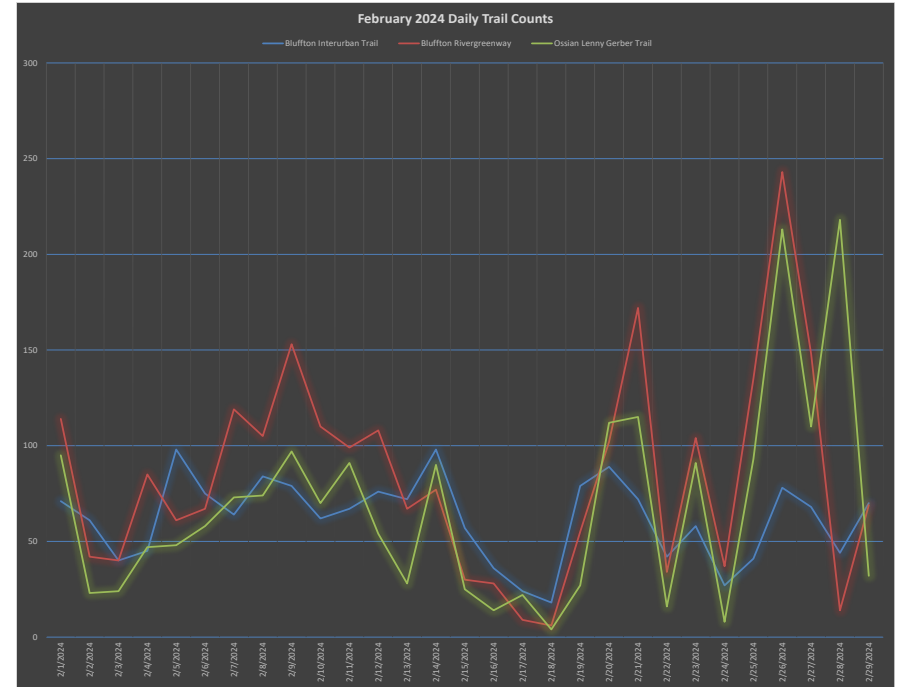

2024 Wells Co Trail Counts

Produced by NIRCC
10/21/24

2024 Trail Count Totals (January through September 2024)

Daily Trail Counts

Daily Trail Counts

Daily Trail Counts

Daily Trail Counts

Weekly Trail Counts

Avg Monthly Trail Counts

Avg Hourly Trail Counts

Avg Hourly Trail Counts

Avg Hourly Trail Counts

Day of the Week Avg Trail Counts

Day of the Week Avg Trail Counts

Day of the Week Avg Trail Counts