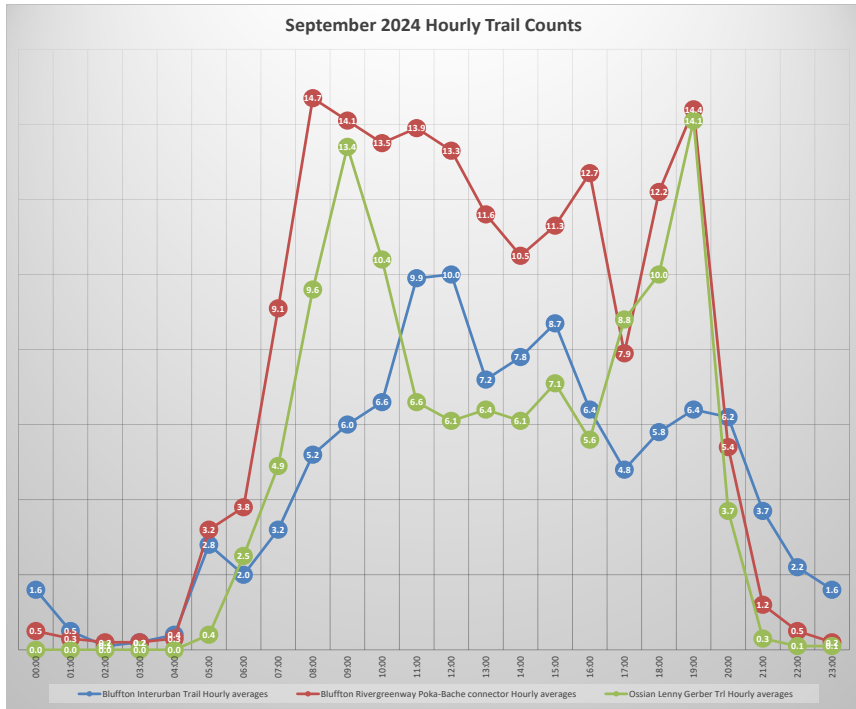

2024 Wells Co Trail Counts

Produced by NIRCC
10/21/24

2024 Trail Count Totals (January through September 2024)

Daily Trail Counts

Daily Trail Counts

Daily Trail Counts

Daily Trail Counts

Weekly Trail Counts

Avg Monthly Trail Counts

Avg Hourly Trail Counts

Avg Hourly Trail Counts

Avg Hourly Trail Counts

Day of the Week Avg Trail Counts

Day of the Week Avg Trail Counts

Day of the Week Avg Trail Counts