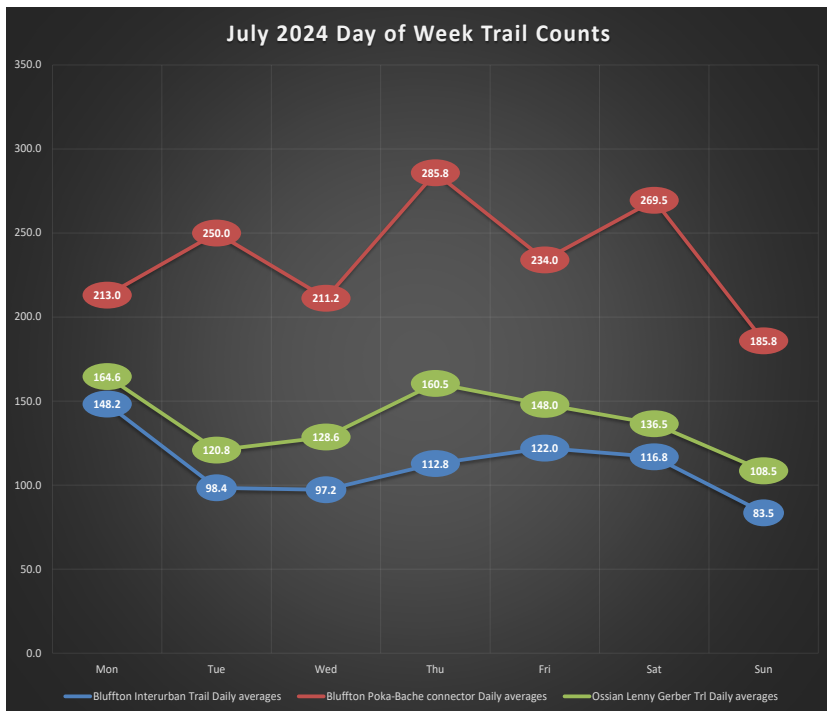

2024 Wells Co Trail Counts

Produced by NIRCC
10/21/24

2024 Trail Count Totals (January through September 2024)

Daily Trail Counts

Daily Trail Counts

Daily Trail Counts

Daily Trail Counts

Weekly Trail Counts

Avg Monthly Trail Counts

Avg Hourly Trail Counts

Avg Hourly Trail Counts

Avg Hourly Trail Counts

Day of the Week Avg Trail Counts

Day of the Week Avg Trail Counts

Day of the Week Avg Trail Counts