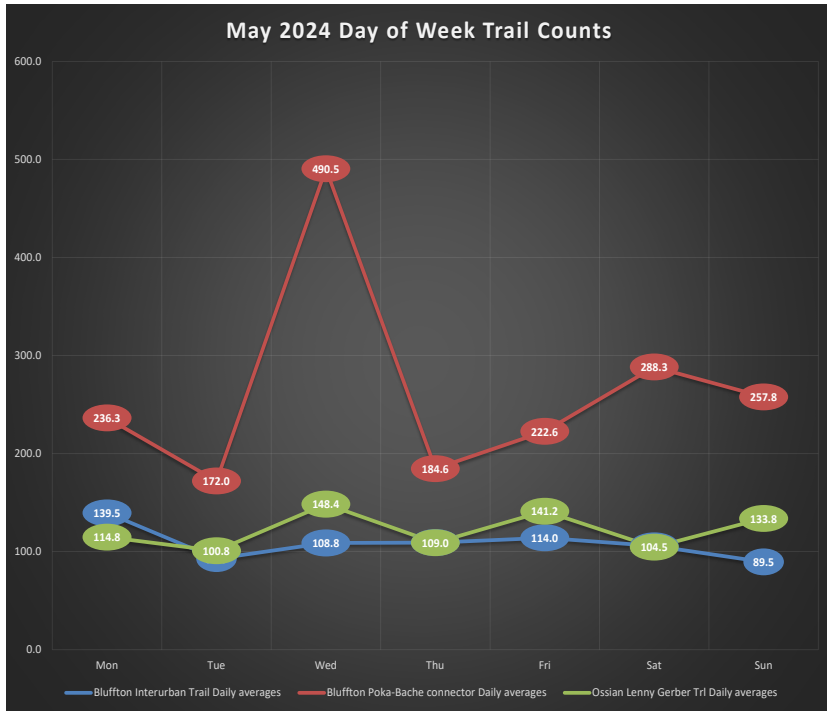

2024 Wells Co Trail Counts

Produced by NIRCC
10/21/24

2024 Trail Count Totals (January through September 2024)

Daily Trail Counts

Daily Trail Counts

Daily Trail Counts

Daily Trail Counts

Weekly Trail Counts

Avg Monthly Trail Counts

Avg Hourly Trail Counts

Avg Hourly Trail Counts

Avg Hourly Trail Counts

Day of the Week Avg Trail Counts

Day of the Week Avg Trail Counts

Day of the Week Avg Trail Counts