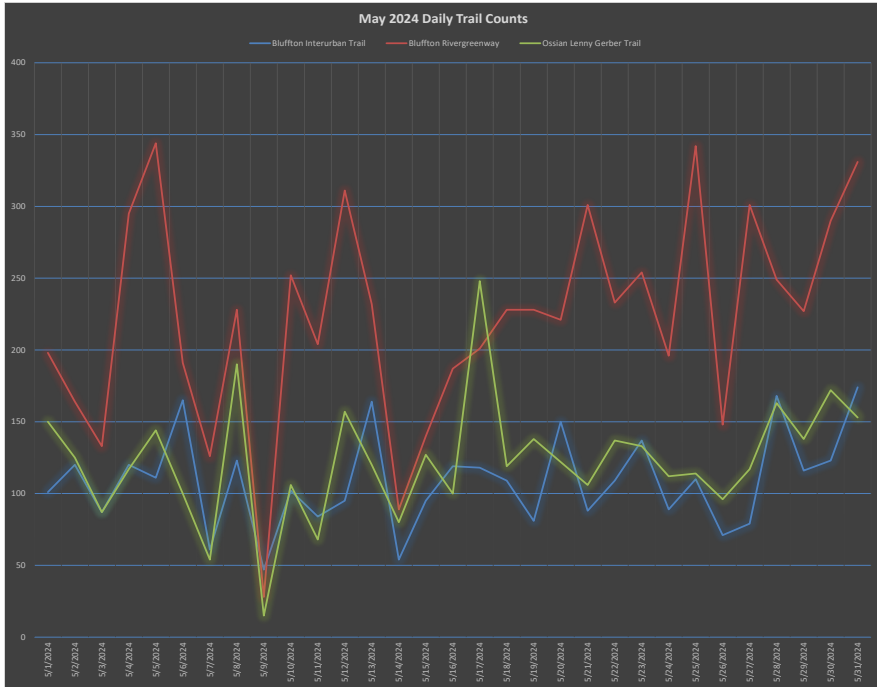

2024 Wells Co Trail Counts

Produced by NIRCC
10/21/24

2024 Trail Count Totals (January through September 2024)

Daily Trail Counts

Daily Trail Counts

Daily Trail Counts

Daily Trail Counts

Weekly Trail Counts

Avg Monthly Trail Counts

Avg Hourly Trail Counts

Avg Hourly Trail Counts

Avg Hourly Trail Counts

Day of the Week Avg Trail Counts

Day of the Week Avg Trail Counts

Day of the Week Avg Trail Counts