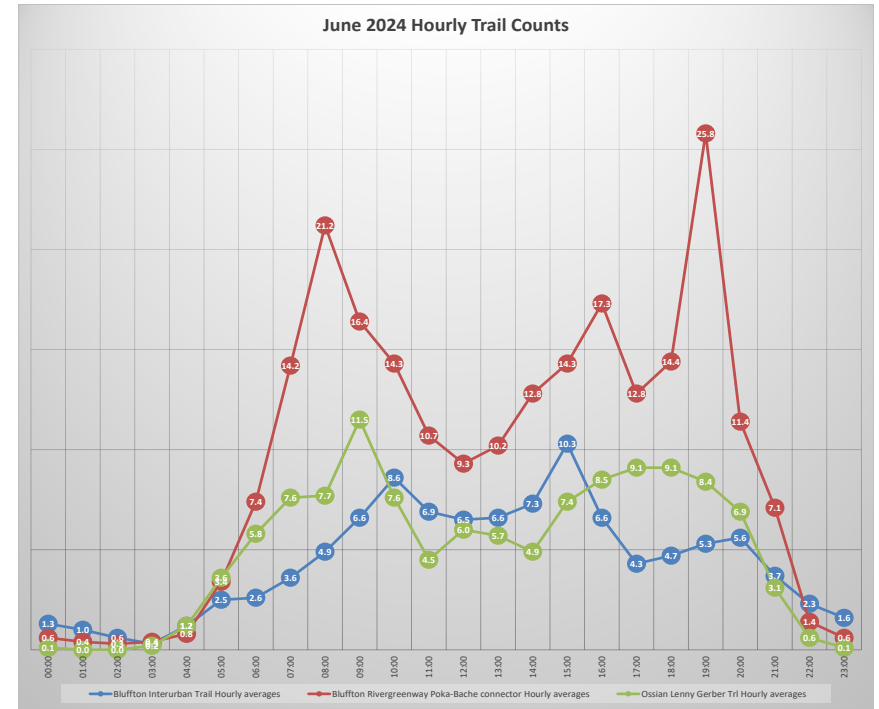

2024 Wells Co Trail Counts

Produced by NIRCC
10/21/24

2024 Trail Count Totals (January through September 2024)

Daily Trail Counts

Daily Trail Counts

Daily Trail Counts

Daily Trail Counts

Weekly Trail Counts

Avg Monthly Trail Counts

Avg Hourly Trail Counts

Avg Hourly Trail Counts

Avg Hourly Trail Counts

Day of the Week Avg Trail Counts

Day of the Week Avg Trail Counts

Day of the Week Avg Trail Counts