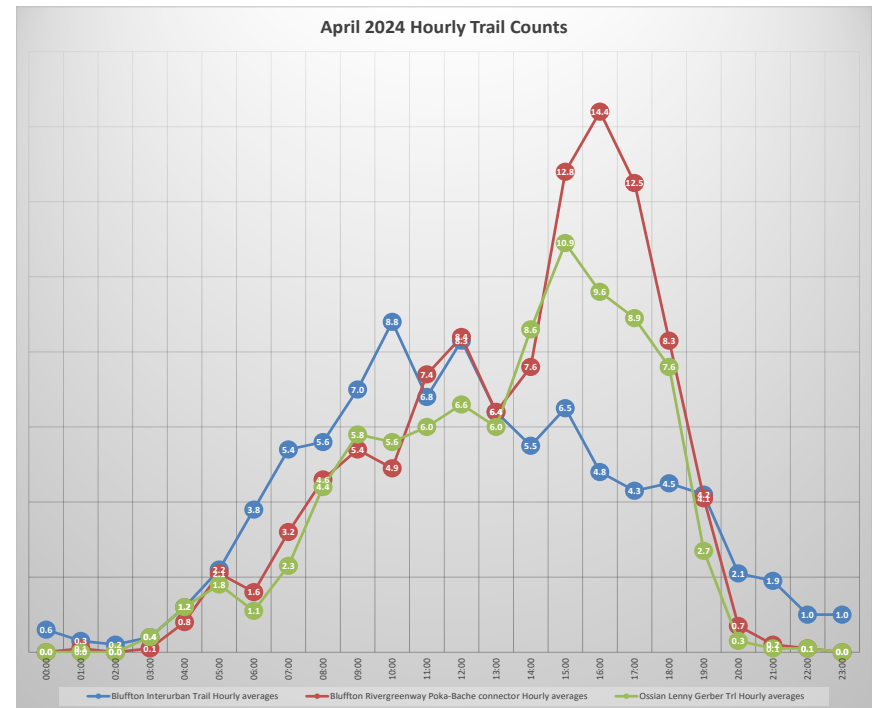

2024 Wells Co Trail Counts

Produced by NIRCC
10/21/24

2024 Trail Count Totals (January through September 2024)

Daily Trail Counts

Daily Trail Counts

Daily Trail Counts

Daily Trail Counts

Weekly Trail Counts

Avg Monthly Trail Counts

Avg Hourly Trail Counts

Avg Hourly Trail Counts

Avg Hourly Trail Counts

Day of the Week Avg Trail Counts

Day of the Week Avg Trail Counts

Day of the Week Avg Trail Counts