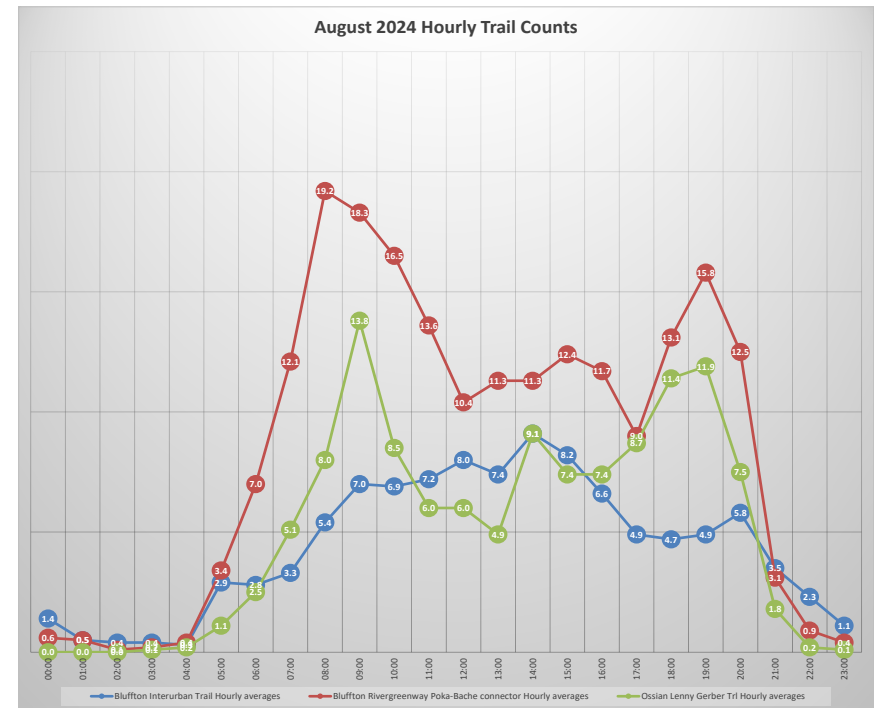

2024 Wells Co Trail Counts

Produced by NIRCC
10/21/24

2024 Trail Count Totals (January through September 2024)

Daily Trail Counts

Daily Trail Counts

Daily Trail Counts

Daily Trail Counts

Weekly Trail Counts

Avg Monthly Trail Counts

Avg Hourly Trail Counts

Avg Hourly Trail Counts

Avg Hourly Trail Counts

Day of the Week Avg Trail Counts

Day of the Week Avg Trail Counts

Day of the Week Avg Trail Counts